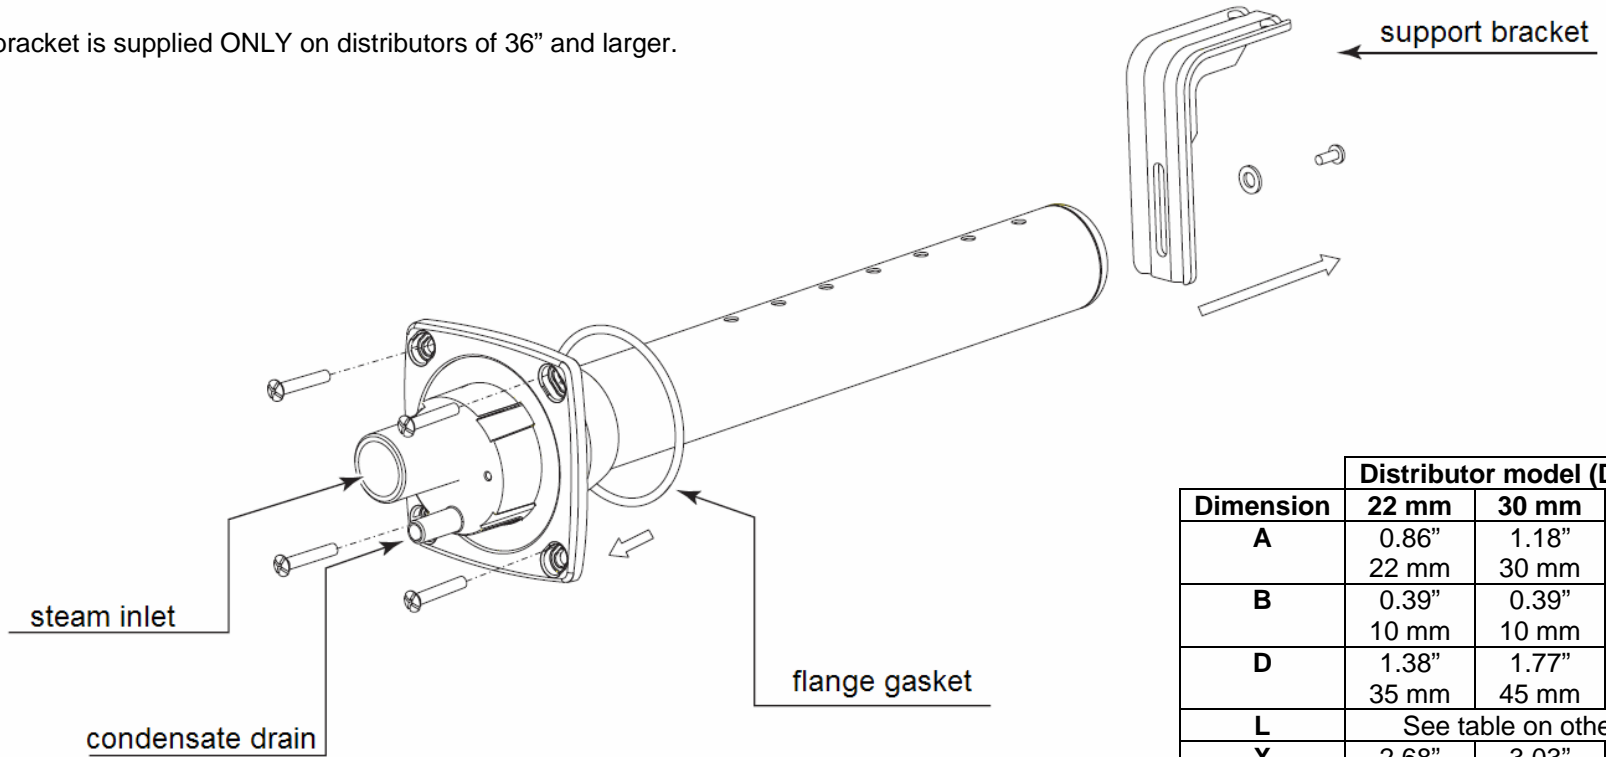

Steam Hose / Duct Steam Distributors

NOTE: Support bracket is supplied ONLY on distributors of 36" and larger.

Dimension	Distributor model (Diameter)		
	22 mm	30 mm	40 mm
A	0.86" 22 mm	1.18" 30 mm	1.57" 40 mm
B	0.39" 10 mm	0.39" 10 mm	0.39" 10 mm
D	1.38" 35 mm	1.77" 45 mm	2.36" 60 mm
L	See table on other side		
X	2.68" 68 mm	3.03" 77 mm	3.90" 99 mm
Y	2.28" 58 mm	2.68" 68 mm	3.50" 89 mm