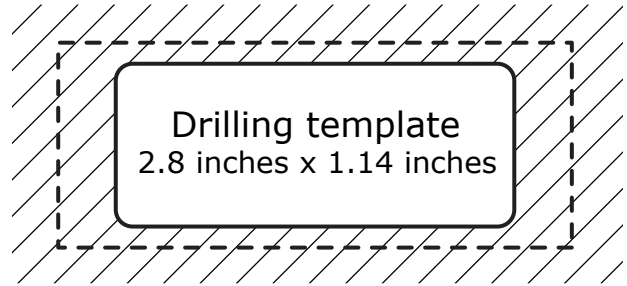

IR32 - IRDR: universal thermostats and humidistats with 2 output

IR32W*

Panel mounting

Overall dimensions 3.6 inches x 1.44 inches

IRDRW*

DIN rail mounting