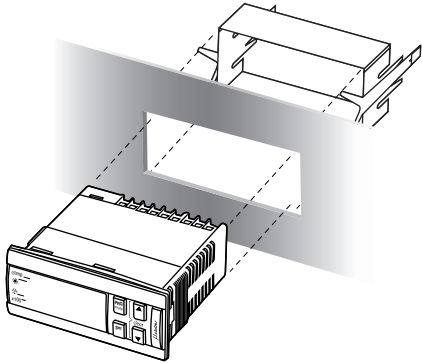

IR32 - IRDR: universal thermostats and humidistats with 2 output

IR32W*

Panel mounting

Overall dimensions 3.6 inches x 1.44 inches

IRDRW*

DIN rail mounting