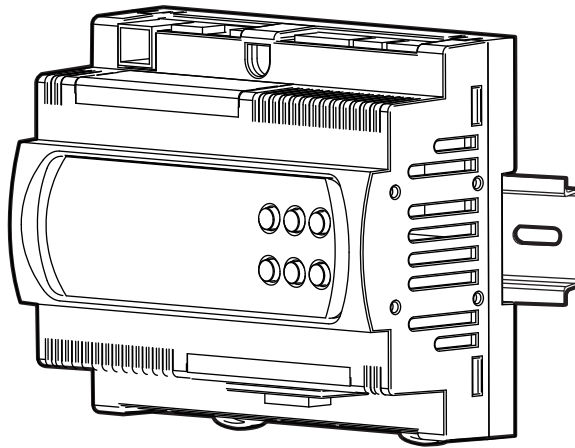

DIN rail mounting

CAREL

BRUGINE (PD) Italy
Tel. 049. 9716611

www.carel.com

DOCUMENT TYPE
MOUNTING

DESCRIPTION
pCOXS: programmable electronic controller

NOTE

M.S.
mm (inch)